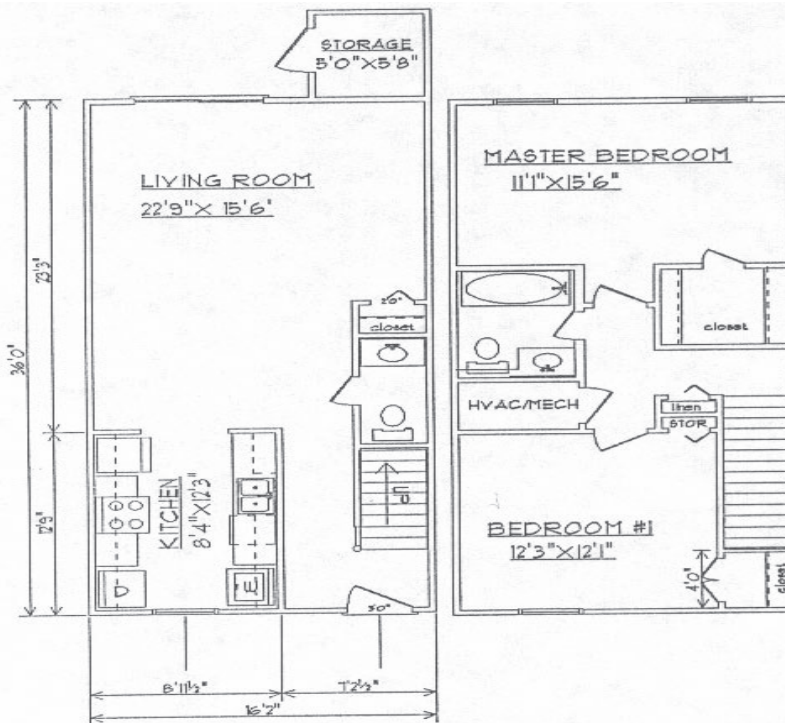

TRYON ESTATES APARTMENTS

2 Bedroom, 1 1/2 Bath Townhouse with W/D Hookups

1100 Sq. Ft.

AMENITIES INCLUDE:

- Gas Heat & Hot Water
- Other utilities electric
- Central Heat and A/C
- Washer/Dryer Hookups
- Private Patios
- Walk-in Closet
- Outside Storage Area
- Off-street parking