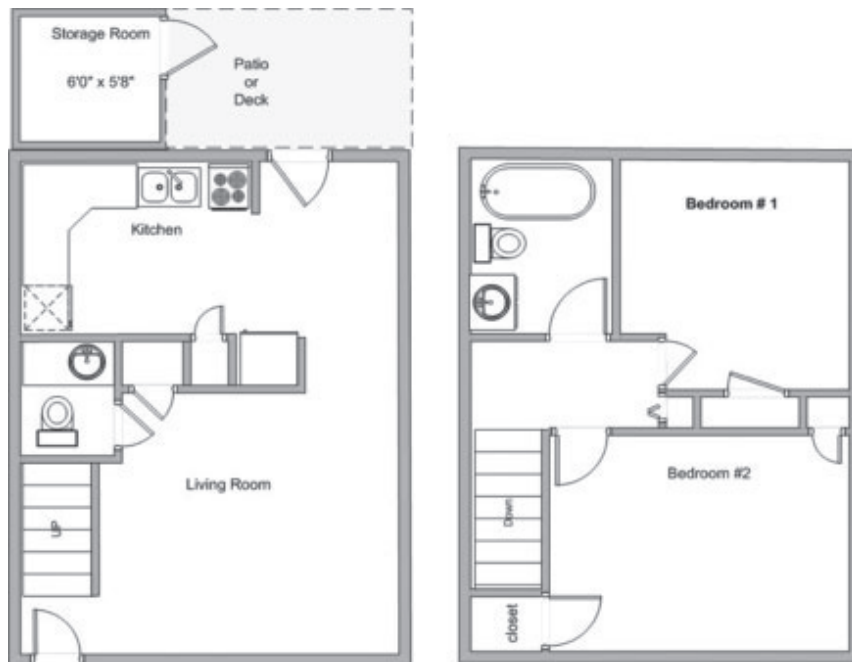

TRYON ESTATES APARTMENTS

2 Bedroom, 1 1/2 Bath Townhouse

AMENITIES INCLUDE:

- All Electric
- Patios
- Large Closets
- Large Eat-in Kitchen
- Central Heat and A/C
- Outside Storage Area
- Off-street Parking

867 Sq. Ft.